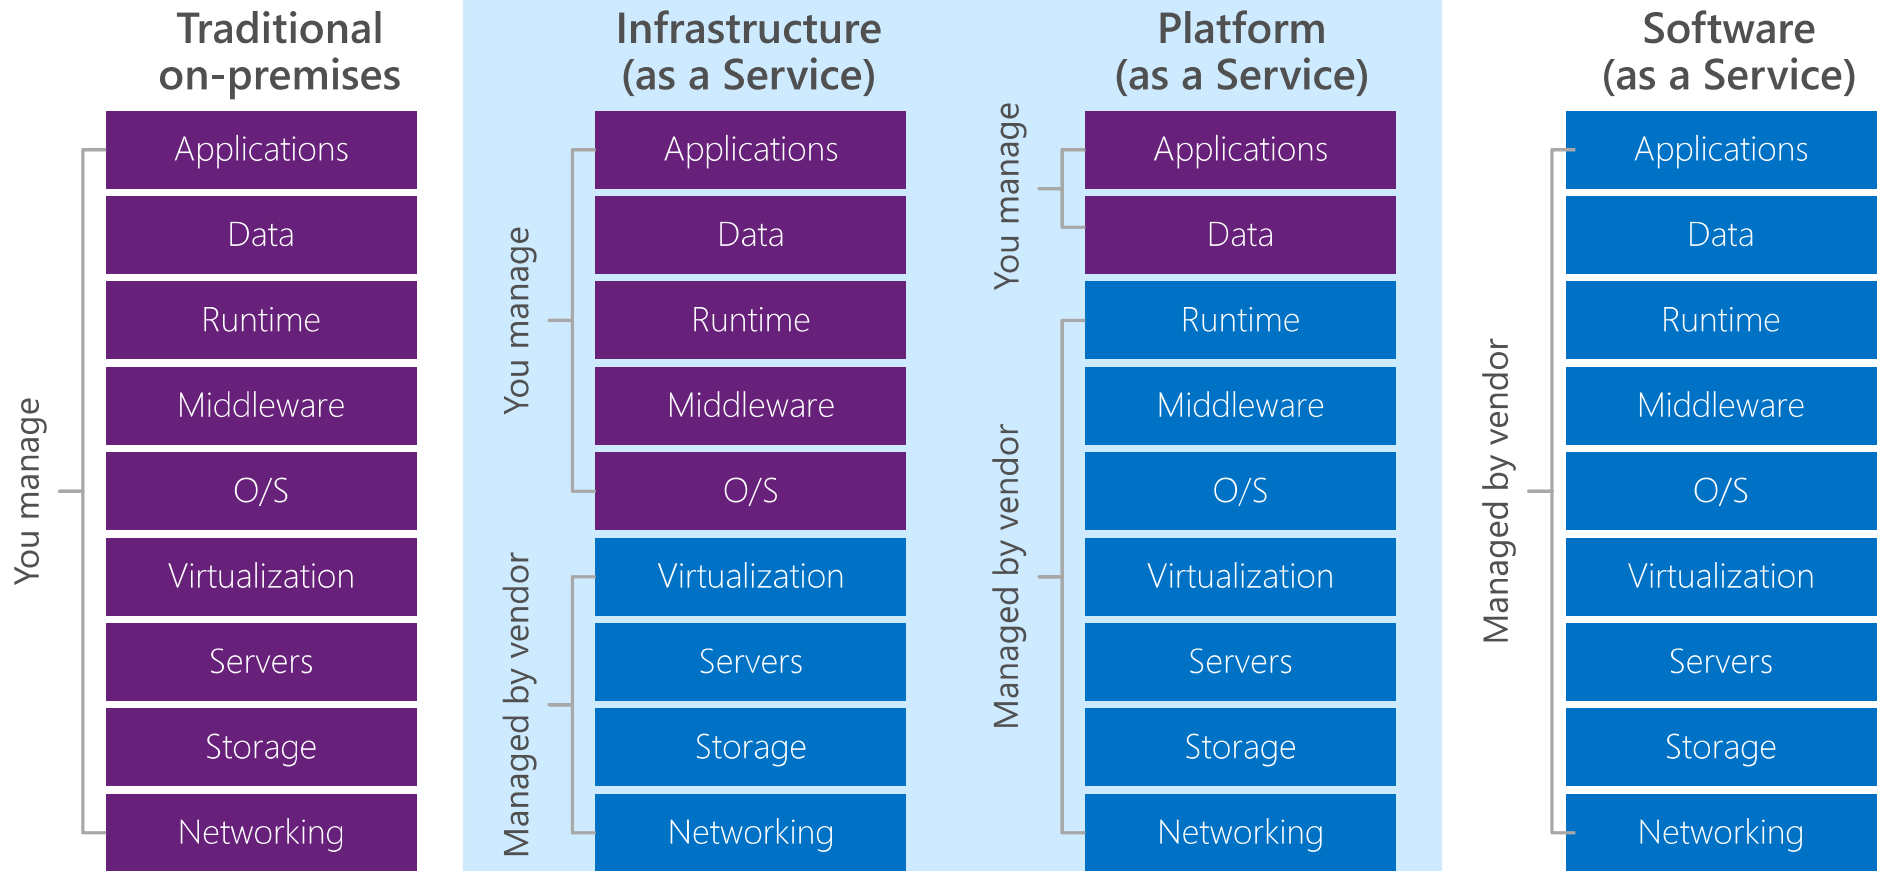

Azure Overview

David Ulloa

Technology Solutions Professional

Agenda

- Core IaaS pillars
- IaaS Services
- IaaS Solutions
- PaaS Solutions
- DevOps Lifecycle
- Azure Subscription
- Azure pricing calculator
- Q&A

Cloud service models

Security & Management

- Security Center
- Portal
- Azure Active Directory
- Azure AD B2C
- Multi-Factor Authentication
- Automation
- Scheduler
- Key Vault
- Store/Marketplace
- VM Image Gallery & VM Depot

Platform Services

Media & CDN

- Media Services
- Media Analytics
- Content Delivery Network

Integration

- API Management
- BizTalk Services
- Logic Apps
- Service Bus

Compute Services

- Container Service
- VM Scale Sets
- Batch
- RemoteApp
- Dev/Test Lab

Infrastructure Services

Compute

- Virtual Machines
- Containers

Storage

- Blob
- Queues
- Files
- Disks

Networking

- Virtual Network
- Load Balancer
- DNS
- Express Route
- Traffic Manager
- VPN Gateway
- App Gateway